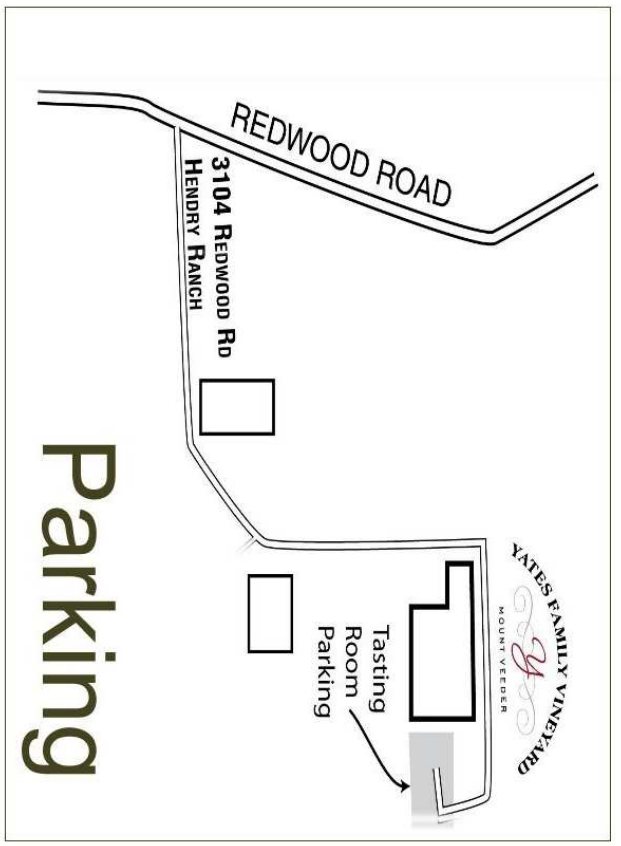

YATES FAMILY VINEYARD
 MOUNT VEEDEE
 3104 Redwood Road • Napa
 707-226-1800

Parking